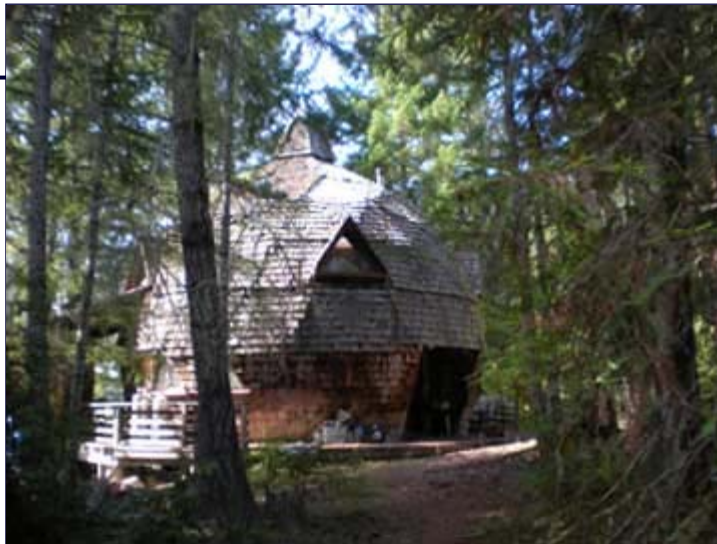

Big River Realty

707 937-5071 10483 Lansing St. Mendocino, CA. 95460

COMPTCHE

COME & CREATE YOUR PARADISE!

Surrounded by lush forest, this custom designed redwood geodesic dome strategically located on a ridgetop, takes advantage of inspiring distant views. The home on 44.63 acres has alot of character with a loft bedroom, triangular skylights, wood floors and redwood slab countertops. It is off the grid and ready for Solar. If you're looking for a spot to be self-sufficient, sustainable and green, this is it! There are cleared sunny areas throughout waiting for gardens. Come and create your paradise! Owner will carry.