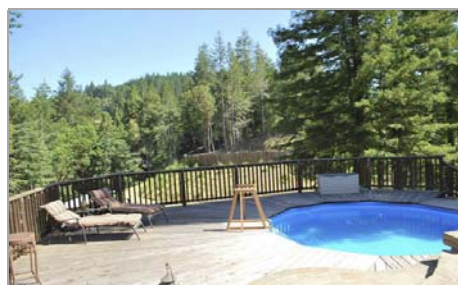

ACRES: 10.2

SQ.FT.: 2000-2099

MULTIPLE UNITS: GUEST
HOUSE/RENTAL,
WORKSHOP

\$729,000

Horse Property with Two Homes — Country paradise in beautiful Comptche. Uniquely private while still within easy distance of "downtown," schools and the store. The custom stick-built main house was completely refurbished in 2016 and sits on a small knoll overlooking the stable and gardens. Patio with pool and Redwood decks provide lovely space for outdoor living. Sunny fenced garden area with its own well and irrigation is ready for your compliant grow. There is a second rustic cabin nestled among the Redwoods that could be a possible rental or guest house. Two wells, storage tanks and ozone treatment provide ample clean water. A shop with covered work area and stables complete the setting. Enjoy a uniquely private home with access to both Coastal Mendocino and The Anderson Valley wine region.